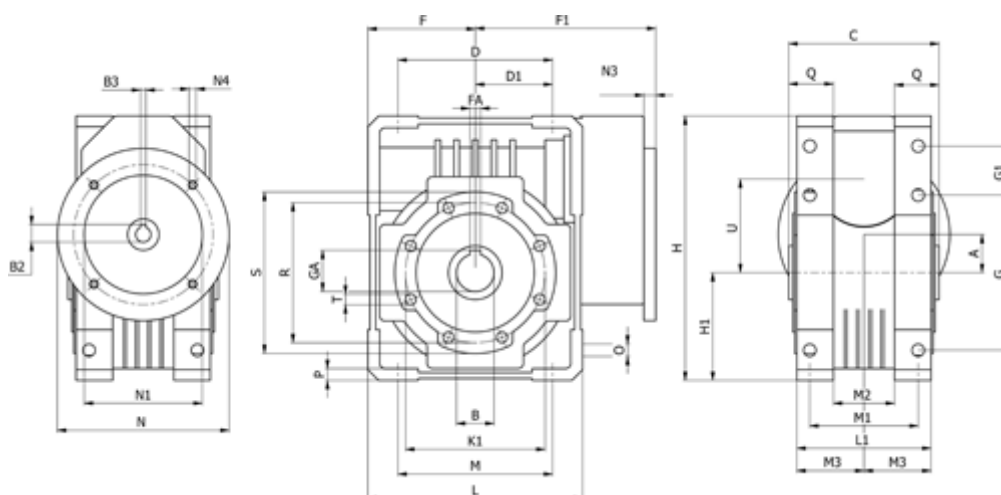

Data Sheet

Article number: 3921110021725

Description: Worm gear
WR 110-U-21-71B5, without lubrication

Measures

A = 110.10	F = 125	L = 250	N2 = 110	T = M10x18
B = 42	F1 = 185	L1 = 143	N3 = 11.0	U = 110
B1 E7 = 19	FA = 12	M = 184	N4 = M8x14	
B2 = 21.8	G = 184	M1 = 115	O = 11.5	
B3 H9 = 6	G1 = 58.0	M2 = 69	P = 11	
C = 155	GA = 45.3	M3 = 73.0	Q = 45	
D = 174.0	H = 308.0	N = 160	R = 130	
D1 = 82.0	H1 = 125.0	N1 = 130	S = 150	